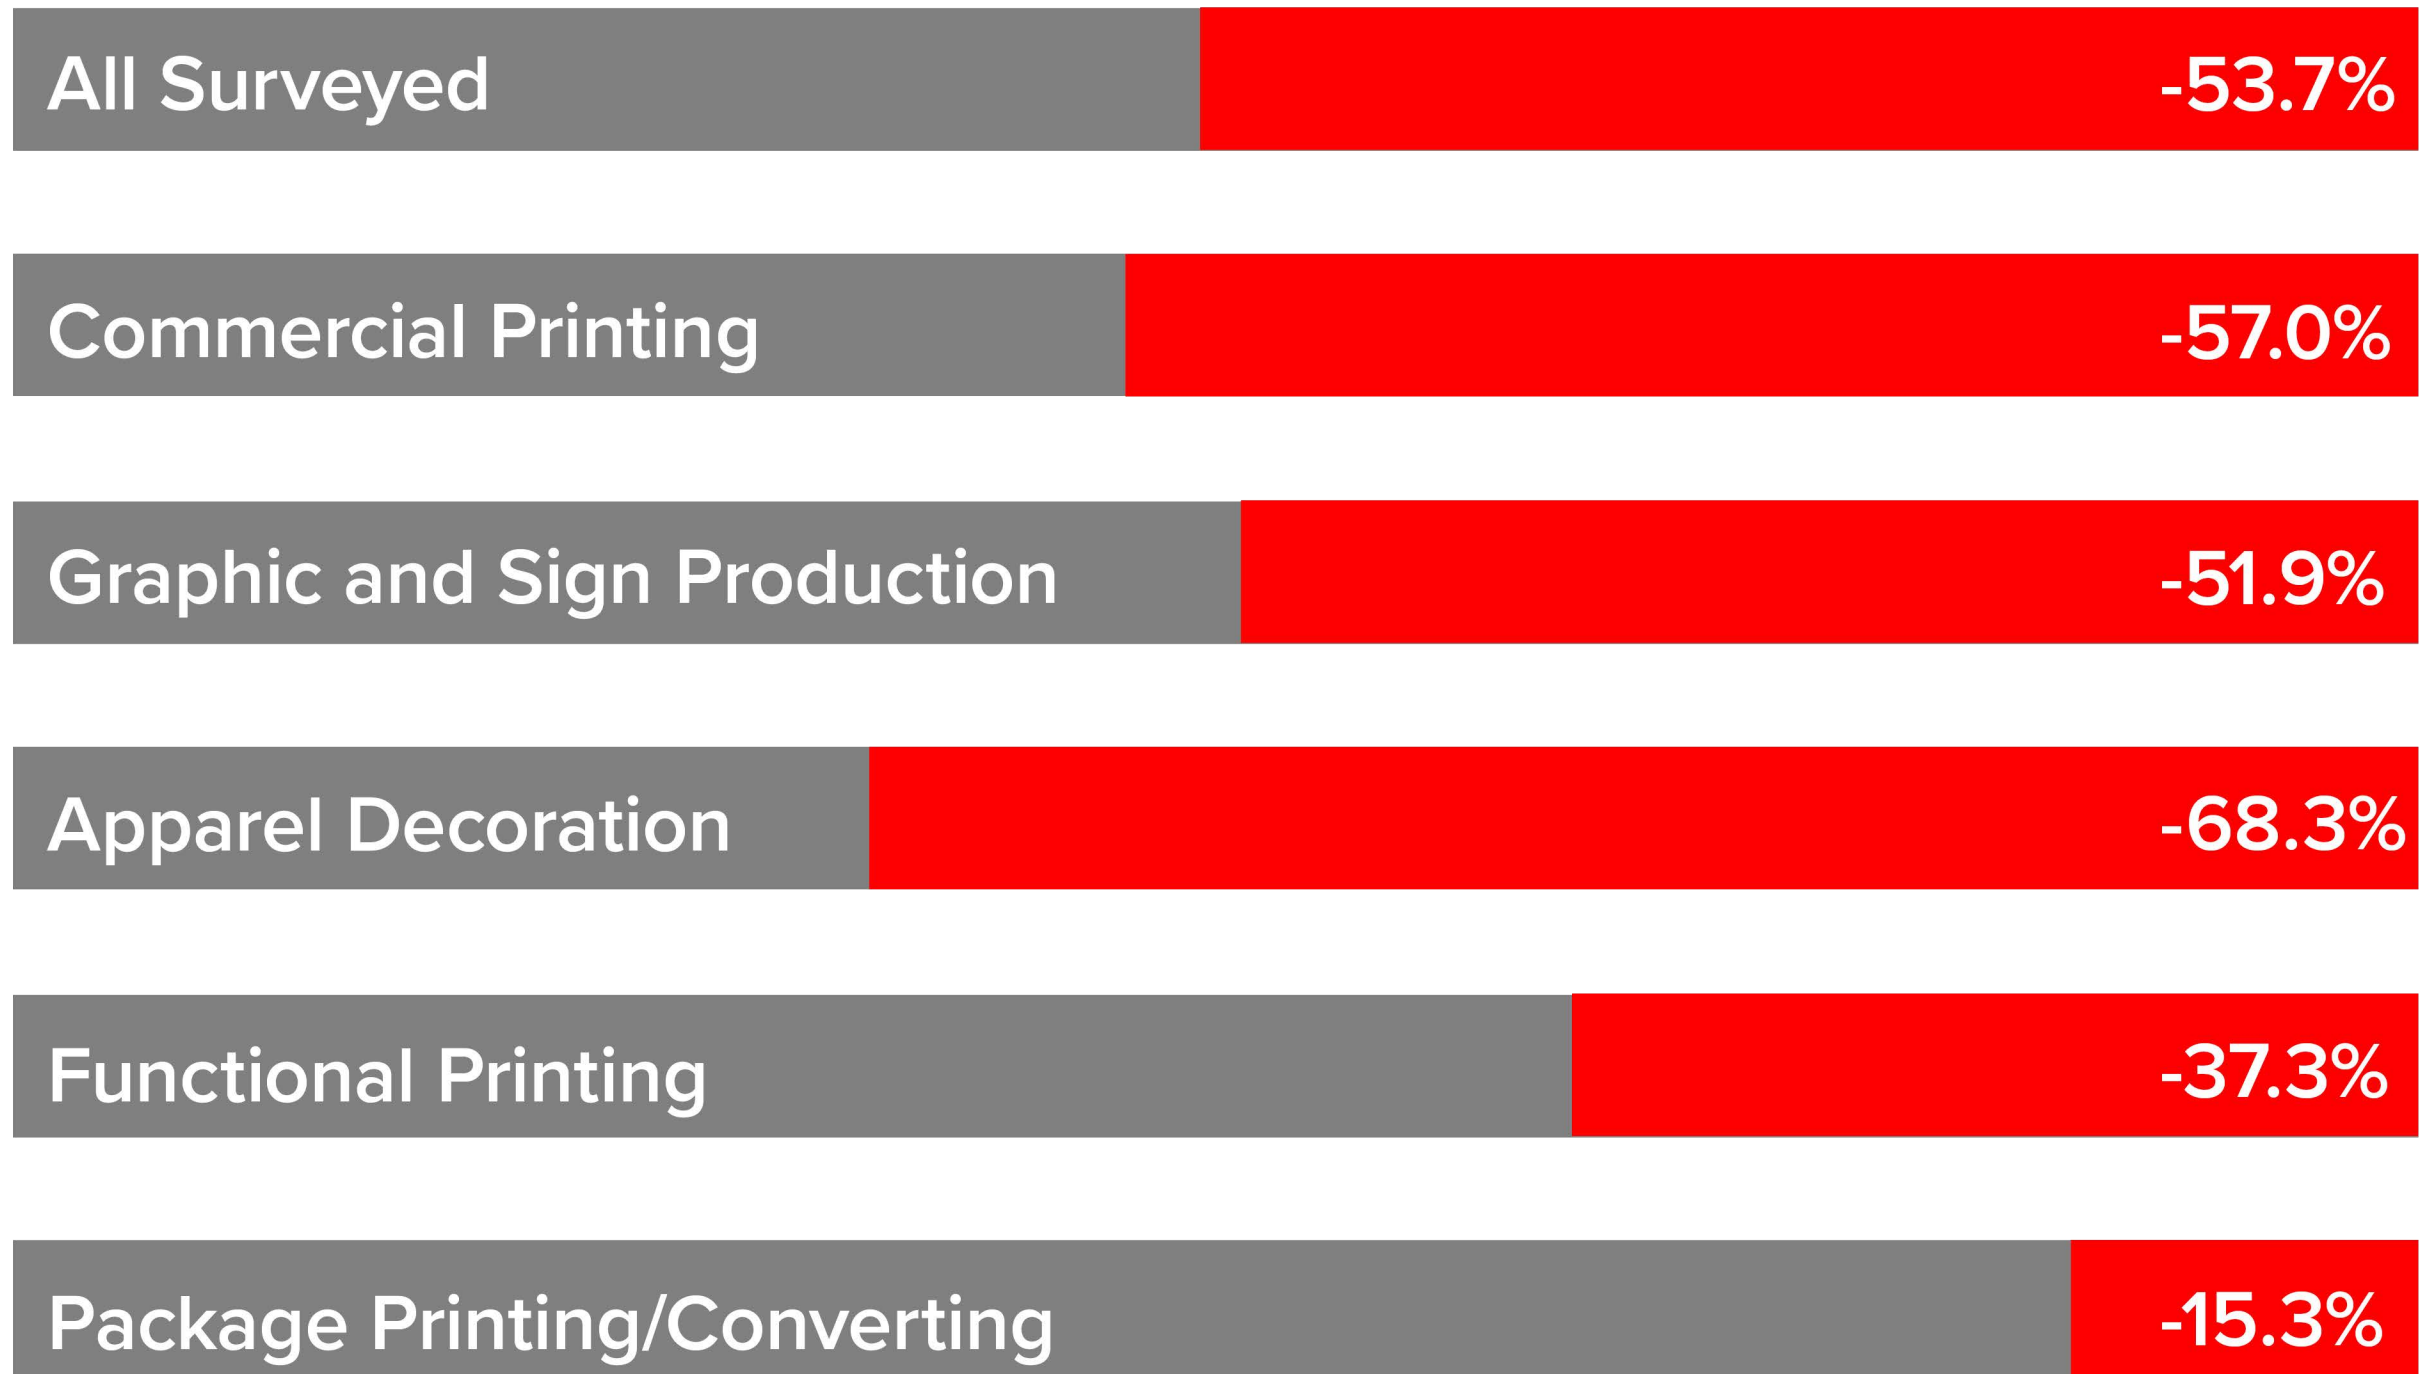

Metrics at a Glance

Average Percent Change in Sales – Last 30 Days